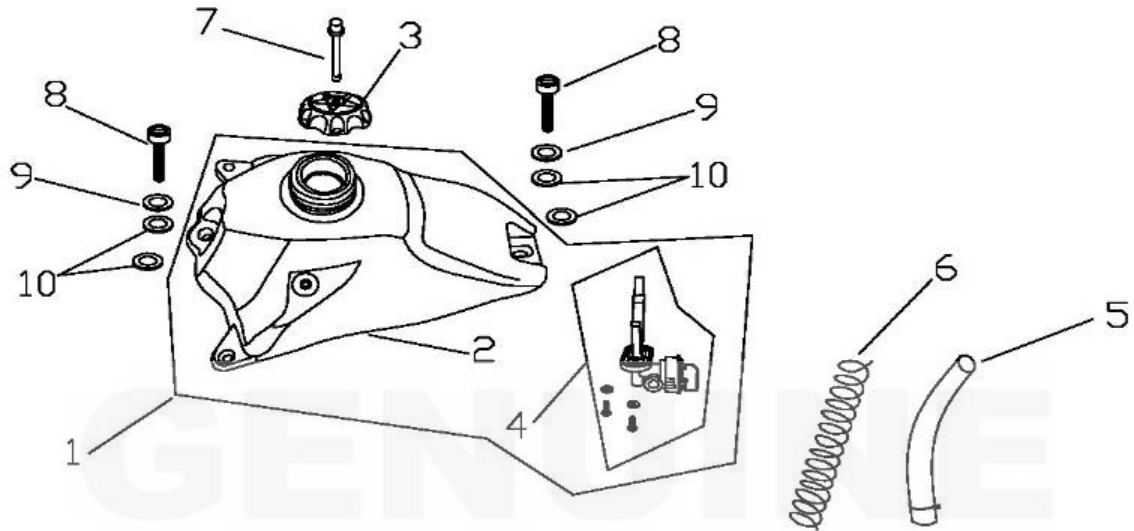

Q02- FUEL TANK ASSY

DIA. N	PART NO.	DESCRIPTION	Q' TY
Q02-01	01J030000	Fuel Tank Assy.	1
Q02-02	01J030100	Fuel Tank	1
Q02-03	01J000500	Cap, Fuel Tank	1
Q02-04	01J030300	Cock, Fuel Tank	1
Q02-05	01Q030300	Fuel Hose & Clip	1
Q02-06	01Q000301	Spring, Fuel Hose	1
Q02-07	01J000402	Breather Tube, Fuel Tank Cap	1
Q02-08	01R001600	Bolt, Hex-Head(M8*35)	2
Q02-09	GB/96- ϕ 8-LB	Washer(ϕ 8)	2
Q02-10	01Q001300	Tank Grommet	4