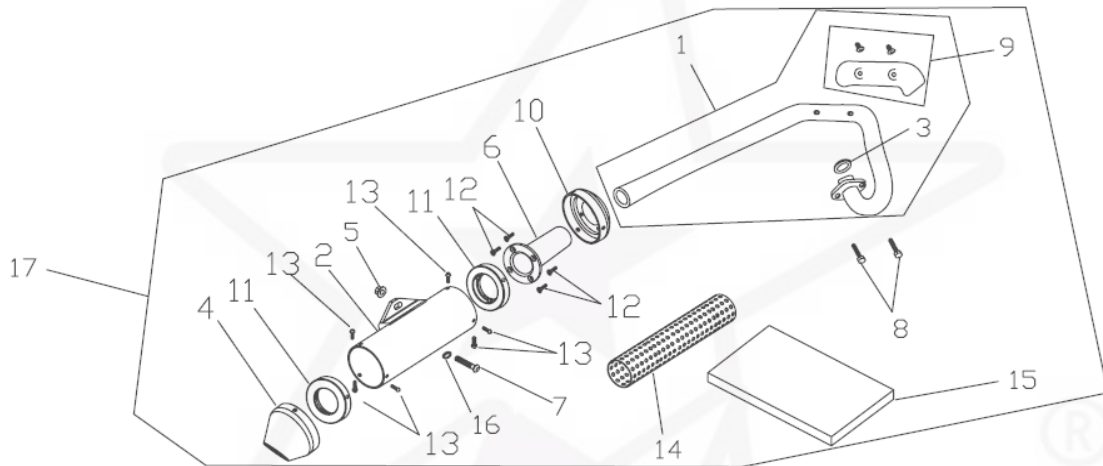

Q07- EXHAUST MUFFLER

DIA. N	PART NO.	DESCRIPTION	Q' TY
Q07-01	01M000100	Exhaust Pipe Assy.	1
Q07-02	01M030201	Muffler Body	1
Q07-03	01M000400	Seal Washer, Muffler	1
Q07-04	01M030203	Muffler End Cap	1
Q07-05	GB/6187-M8-G	Flange Nut (M8)	1
Q07-06	01M030206	Muffler Joiner	1
Q07-07	01R004200	Bolt, Hex-Head(M8*30)	1
Q07-08	GB/70-06020-N	Bolt, Hexagon Head(M6*20)	2
Q07-09	01M000101	Heat Shield	1
Q07-10	01M030202	Muffler Joiner Cover	1
Q07-11	01M030204	Muffler Divider	2
Q07-12	01R004400	Bolt, Hex-Head(M5*8)	4
Q07-13	01R004300	Bolt, Hex-Head(M5*16)	6
Q07-14	01M030207	Core Insert	1
Q07-15	01M000206	Fibreglass Packing	1
Q07-16	GB/97. 1-85	Washer 8	1
Q07-17	01M030200	Muffler Assy.	1