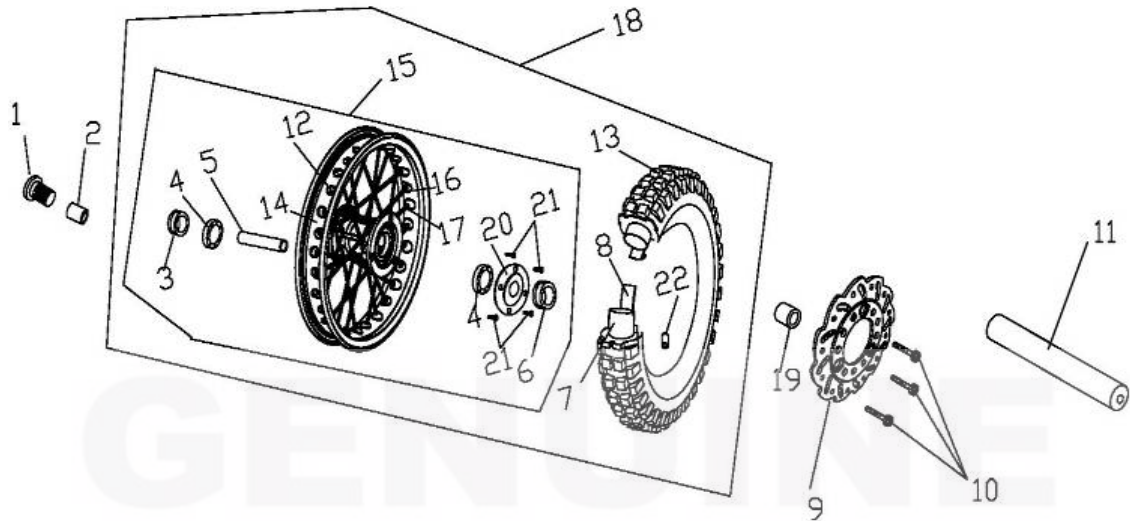

Q10- FRONT WHEEL

DIA. N	PART NO.	DESCRIPTION	Q' TY
Q10-01	01R010700	Nut,Front Wheel Axle	1
Q10-02	01R010601	Right Spacer,Front Wheel Axle	1
Q10-03	01F000402	Oil Seal(25*38*7)	1
Q10-04	01F000103	Bearing(6904), Front Wheel	2
Q10-05	01R000208	Spacer, Front Wheel Hub	1
Q10-06	01F000401	Oil Seal (25*32*6)	1
Q10-07	01F000202	Front Inner Tube 12"	1
Q10-08	01F000204	Front Band	1
Q10-09	01H000200	Front Brake Disc	1
Q10-10	01R001100	Bolt, Hex-Head (M8*20)	3
Q10-11	01R010401	Front Wheel Axle	1
Q10-12	01F000111	Nut ,Spoke	28
Q10-13	01F000203	Front Outer Tire 12"	1
Q10-14	01F000201	Front Wheel Rim	1
Q10-15	01F000501	Front Wheel Rim Assy.	1
Q10-16	01F000121	Front Spoke B	14
Q10-17	01F000120	Front Spoke A	14
Q10-18	01F000500	Front Wheel Assy.	1
Q10-19	01R010501	Left Spacer,Front Wheel Axle	1
Q10-20	01G000106	Press Plate, Front Wheel Hub	1
Q10-21	GB/819-04016-C	Bolt, Cross	4
Q10-22	01F000108	Dust-Protecting Cap	1