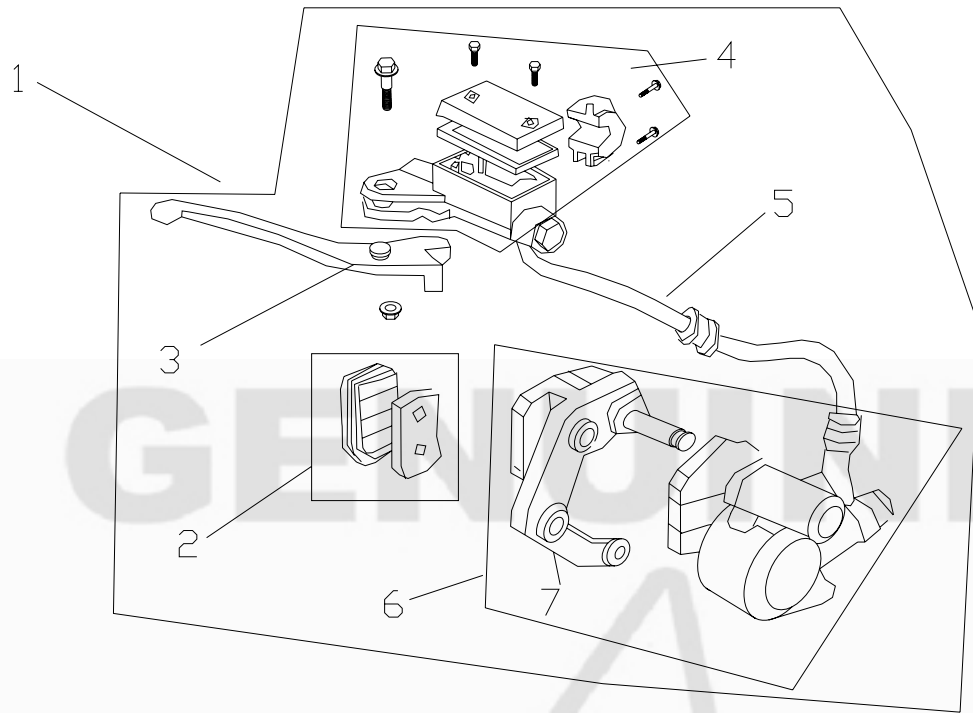

九、 F. BRAKE ASSY

DIA. N	PART NO.	DESCRIPTION	Q' TY
S09-01	01H000100	F.Brake Assy	1
S09-02	01H000101	Front Disc Pads	1
S09-03	01H000105	Front Lever	1
S09-04	01H000102	M/C Lid	1
S09-05	01H000104	Front Brake Hose	1
S09-06	01H000103	Front Caliper	1
S09-07	01H000107	Bracket,Front Caliper	1

THUMP