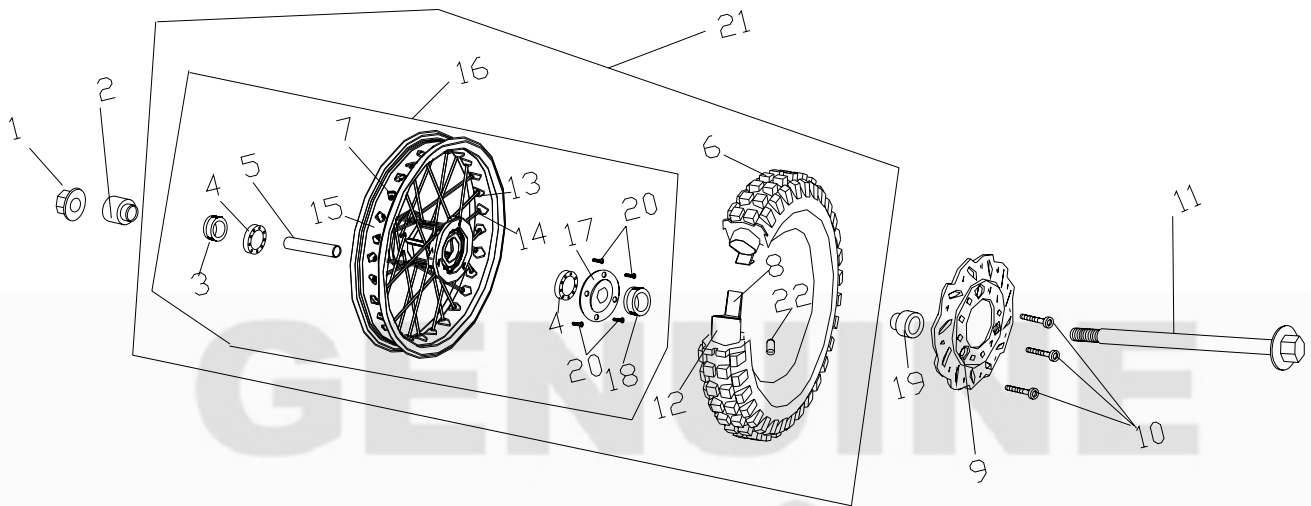

十一、 F. WHEEL ASSY

DIA. N	PART NO.	DESCRIPTION	Q' TY
S11-01	GB/6187-M12*1. 25-LB	Flange Nut	1
S11-02	01R000206	R.Spacer, F. Wheel Axle	1
S11-03	01F000402	Oil Seal 25*38*7	1
S11-04	01F000103	Bearing, F.Wheel	2
S11-05	01R000208	Spacer,F.Wheel Hub	1
S11-06	01F000203	Outer Tire	1
S11-07	01F000111	Nut,SprOke	28
S11-08	01F000204	F.R Band	1
S11-09	01H000200	F.Brake Disk	1
S11-10	01R001100	BOLt ,HOLder	3
S11-11	01R000200	R. Wheel Axle 12×210	1
S11-12	01F000202	Inner Tube	1
S11-13	01F000121	F.SpOke B	14
S11-14	01F000120	F.SpOke A	14
S11-15	01F000201	F.Wheel Rim	1
S11-16	01F000501	F. Wheel Rim Assy.	1
S11-17	01G000106	Spacer,F.Wheel Hub	1
S11-18	01F000401	Oil Seal 25*32*6	1
S11-19	01R000207	Spacer, L.Wheel Axle	1
S11-20	GB/819-04016-C	BOLt,CrOss	4
S11-21	01F000500	F. Wheel Assy	1
S11-22	01F000108	Dust-PrOtecting Cap	1