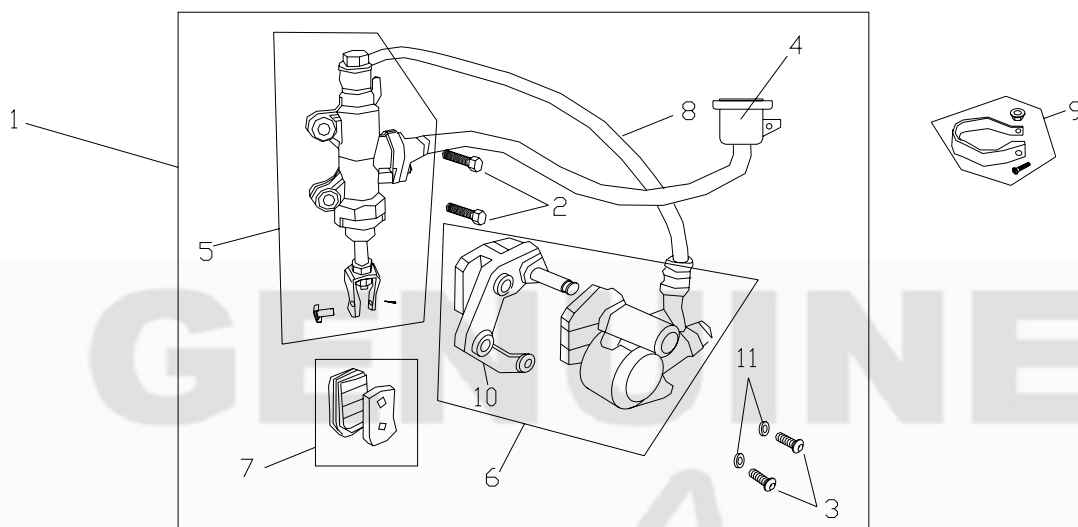

十、R. BRAKE ASSY

DIA. N	PART NO.	DESCRIPTION	Q' TY
S10-01	011000100	R.Brake Assy	1
S10-02	GB/70-06030-N	Bolt, Hex-Head M6*30	2
S10-03	GB/70-08025-N	Bolt, Hex-Head mM8*25	2
S10-04	011000107	Oil Cup,R.Brake Disc	1
S10-05	011000102	Rear Master Cylinder	1
S10-06	011000103	Rear Caliper	1
S10-07	01H000101	Rear Disc Pads	1
S10-08	011000104	Rear Brake Hose	1
S10-09	011000600	Clip,Rear Brake Hose	1
S10-10	01H000107	Bracket,Rear Caliper	1
S10-11	GB/93- φ 8-N	Washer	2