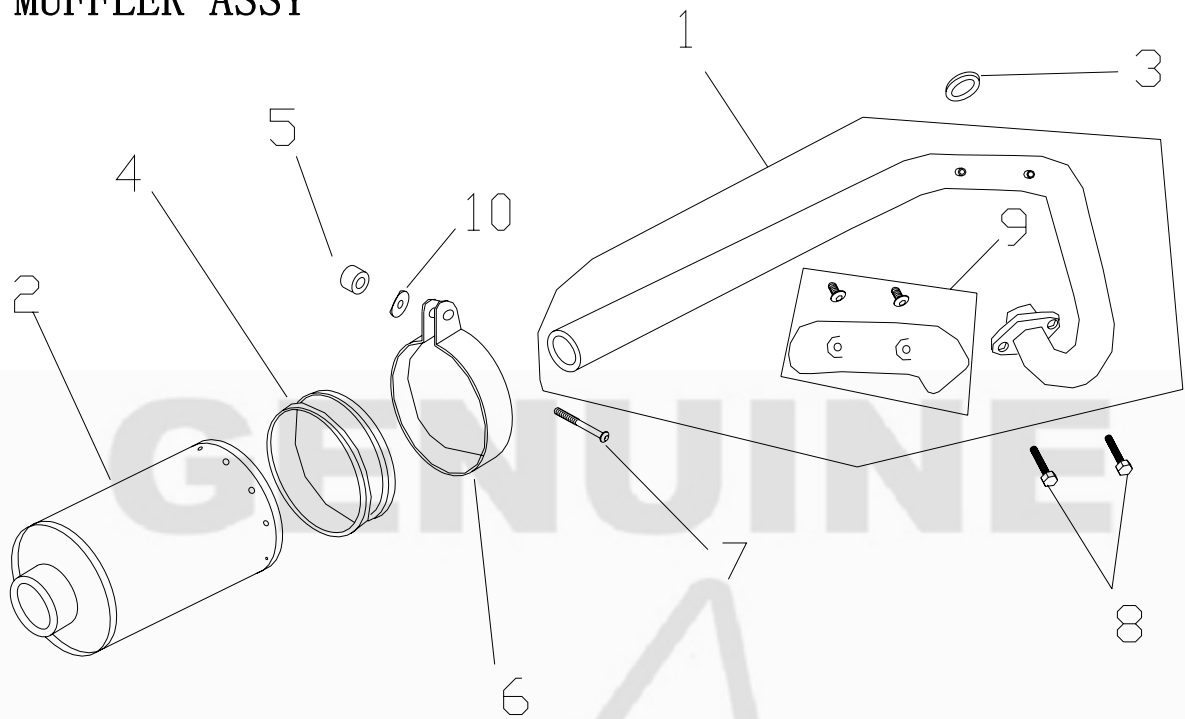

八、MUFFLER ASSY

DIA. N	PART NO.	DESCRIPTION	Q' TY
S08-01	01M000100	Exhaust Pipe Assy	1
S08-02	01M000200	Exhaust Muffler Assy	1
S08-03	01M000400	Seal Washer ,Muffler	1
S08-04	01Q000600	Ring Mat	1
S08-05	01R000600	Bush	1
S08-06	01M000300	Clamp,Muffler	1
S08-07	GB/5787-08060-L	Flange Nut	1
S08-08	GB/70-06020-N	Bolt, Hex-Head	2
S08-09	01M000101	Heat Shield	1
S08-10	01Q001300	Gasket, Muffler	1