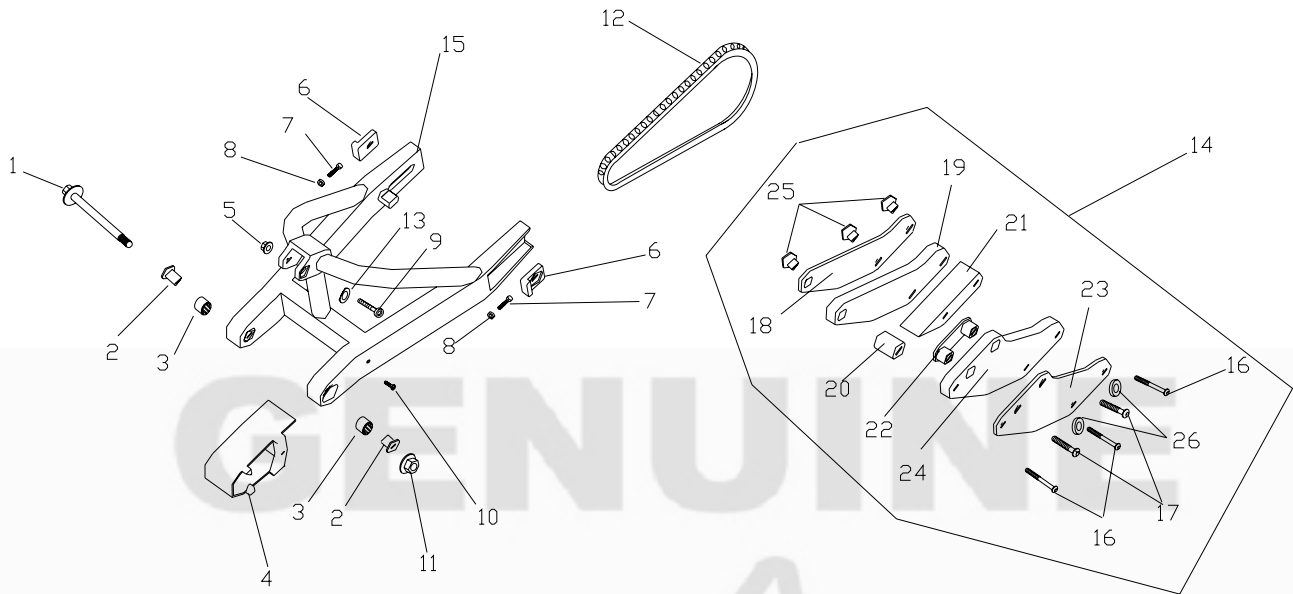

THUMP®

十三、SKIP PLATE,ENGINE/FOOTREST BRACKET

DIA. N	PART NO.	DESCRIPTION	Q' TY
S13-01	01A000102	Right FOOTrest	1
S13-02	01A000103	Spring, FOOTrest	2
S13-03	01R000901	COTter Pin	3
S13-04	01R000900	Clevis Pin	2
S13-05	01A000100	FOOtrest Bracket	1
S13-06	01A000301	Spring, Brake Pedal	1
S13-07	01A000200	Side Stand	1
S13-08	01A000300	Brake Pedal	1
S13-09	GB/5787-06016-L	Flange Nut	2
S13-10	01A000600	Skip Plate, Engine	1
S13-11	GB/9074. 17-08025-LB	BOIt M8*25	2
S13-12	GB/97. 1- ϕ 10-LB	Washer	2
S13-13	01A000101	Left FOOTrest	1
S13-14	01A000201	Spring, Side Stand	1
S13-15	01A000202	BOIt, Side Stand	1
S13-16	GB/6170-M10*1. 5-LB	Nut	1
S13-17	01R003600	COTter Pin2*16	1
S13-18	GB/97. 1- ϕ 14-LB	Washer	1

十四、SWING ARE ASSY

DIA. N	PART NO.	DESCRIPTION	Q' TY
S14-01	01R000400	PivOt, Swingsarm BOLT	1
S14-02	01R000402	COLlar, Swingarm	2
S14-03	GB/6903-NA	Needle Bearing	2
S14-04	01C000400	Slider, Chain	1
S14-05	GB/6187-M10-LB	Flange Nut M10	1
S14-06	01C000100	R&L. Chain AdjustOr	2
S14-07	GB/5783-06050-LB	BOLT, Hex-Head	2
S14-08	GB/6170-M6-LB	Nut	2
S14-09	GB/70-10050-LB	BOLT, Hex-Head M10*50	1
S14-10	01R001200	BOLT, Hex-Head (M5*8)	1
S14-11	GB/6187-M10*1.25	Flange Nut M10*1.25	1
S14-12	01C000600	Chain	1
S14-13	GB/97.1- ϕ 10-LB	Washer	1
S14-14	01C000700	Chain Guard Assy	1
S14-15	01C010000	Swing Arm Assy.	1
S14-16	01R003000	BOLT,Hex-HeadM6*40	3
S14-17	01R003100	BOLT,Hex-Head M8*20	2
S14-18	01C000502	R.BOard,Chain Guide	1
S14-19	01C000703	R.NylOn bLOck,Chain Guide	1
S14-20	01R000100	Middle Bush,Chain Guide	1
S14-21	01C000505	Middle NylOn BLOck,Chain Guide	1
S14-22	01C000706	Fixed Stay,Chain Guide	1
S14-23	01C000501	L.BOard,Chain Guide	1
S14-24	01C000704	L.NylOn bLOck,Chain Guide	1
S14-25	01C000507	Fixture Cap,Chain Guide	3
S14-26	GB/93- ϕ 8-N	Washer	2