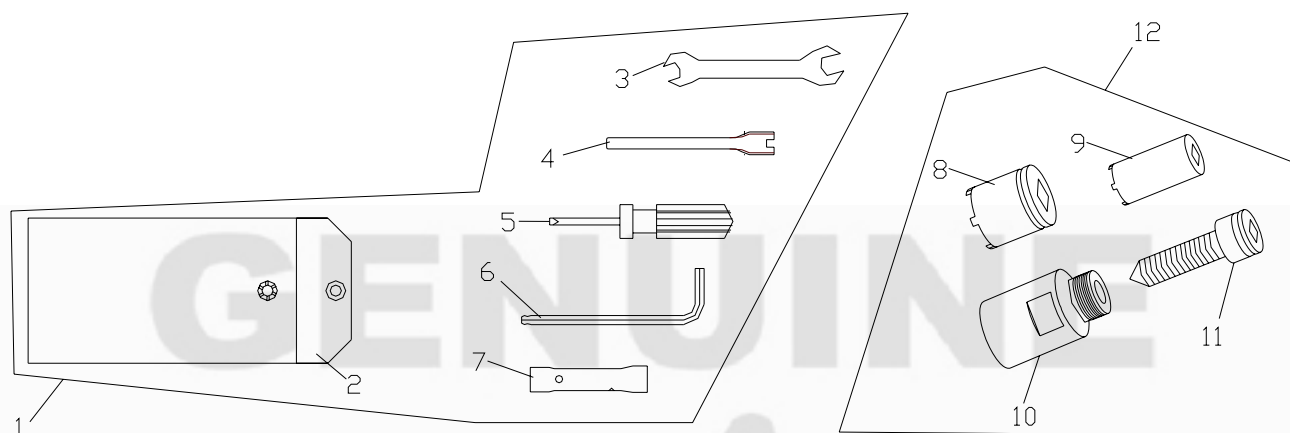

十九、COMPLETE SET OF TOOLS

DIA. N	PART NO.	DESCRIPTION	Q' TY
S19-01	01T000200	Accessory Tools	1
S19-02	01T000206	Bag,Accessory Tools	1
S19-03	01T000203	Open end wrench10、	1
S19-04	01T000201	Spoke Spanner	1
S19-05	01T000204	Dual-purpose Screwdriver	1
S19-06	01T000202	Socket Spanner	1
S19-07	01T000205	Socket Spanner,Spark Plug	1
S19-08	01T000301	Socket Spanner,Clutch(For 90CC / 110CC / 120CC)	1
S19-09	01T000302	Socket Spanner,Clutch(For 125CC)	1
S19-10	01T000303	Flywheel Puller	1
S19-11	01T000304	Bolt, Flywheel Puller	1
S19-12	01T000300	Engine Tools	1