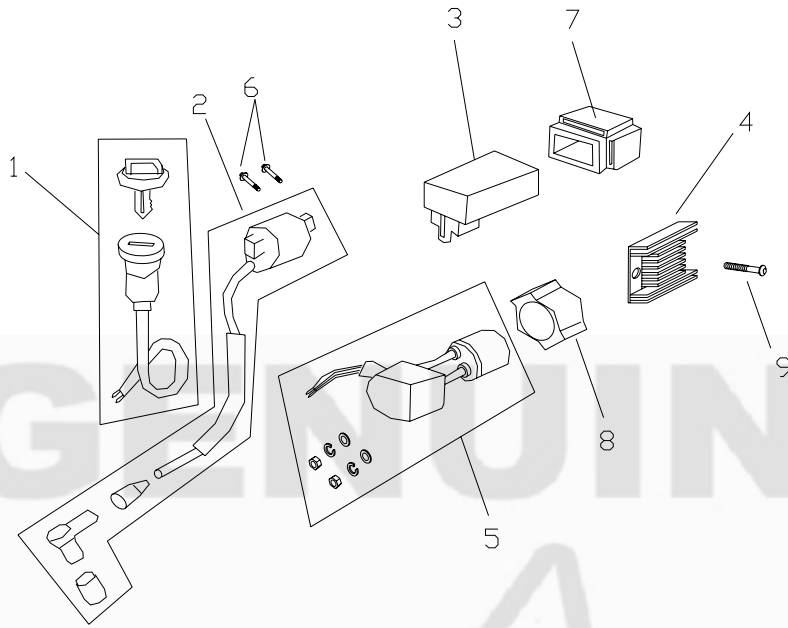

三、AIR FILTER ASSY

DIA. N	PART NO.	DESCRIPTION	Q' TY
S03-01	01P000100	Clamp ,Air Filter	1
S03-02	01P000200	Air Filter Assy.	1

THUMP®

四、BATTERY ASSY

DIA. N	PART NO.	DESCRIPTION	Q' TY
S04-01	01T000100	Battery	1
S04-02	01Q001000	Band ,Battery	1
S04-03	01R001300	Bolt,Hex-Head(M6*10)	1
S04-04	GB/6177-M6-LB	Flange Nut	1
S04-05	01L000100	Box,Battery	1

五、 ELECTRICAL UNIT

DIA. N	PART NO.	DESCRIPTION	Q' TY
S05-01	01N000800	Key Set ,Ignition	1
S05-02	01N000300	Ignition Coil	1
S05-03	01N000600	C.D.I.Unit	1
S05-04	01N000500	Rectifier	1
S05-05	01N000700	Relay ,Starter	1
S05-06	GB/70-05020-N	Bolt, Hex-Head M5*20	2
S05-07	01N000601	Coil Rubber Holder	1
S05-08	01N000701	Relay Rubber Holder	1
S05-09	GB/70-06020-N	Bolt, Hex-Head	1