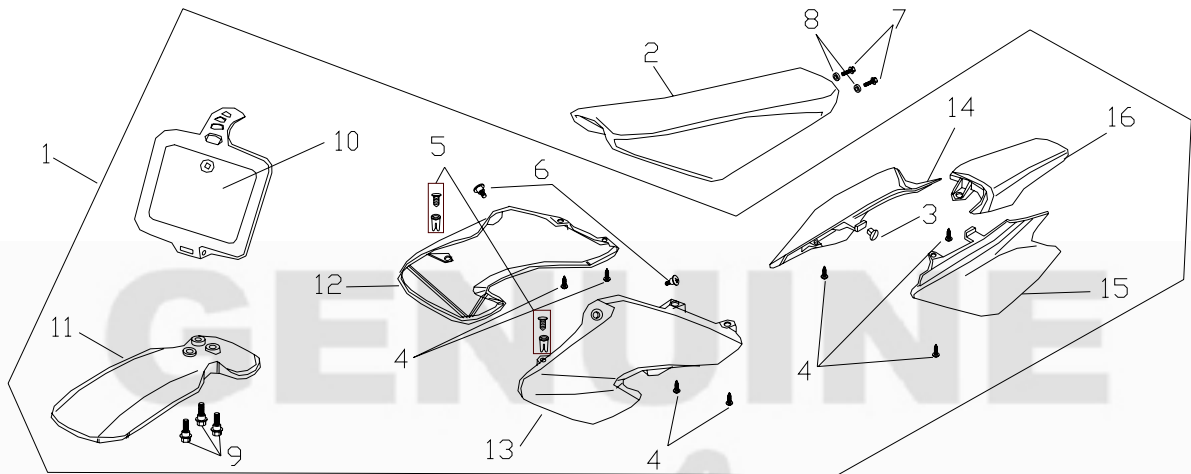

十五、SEAT/COMPLETE SET OF COVERS

DIA. N	PART NO.	DESCRIPTION	Q' TY
S15-01	01L000000	Complete Set Of Cover Assy	1
S15-02	01K000100	Seat Assy	1
S15-03	01Q001100	Insulater,R.R.Side Cover	1
S15-04	GB/845-85-G	Bolt ,Cross	7
S15-05	01V000100	Plastic Fastener	2
S15-06	01R002000	Bolt,Hex-Head M5*10	2
S15-07	GB/70-06020-N	Bolt,Hex-Head M6*20	2
S15-08	01R002400	Washer ϕ 6* ϕ 18*1	2
S15-09	01R002100	Flange NutM6*16*6	3
S15-10	01L000700	Number Plate	1
S15-11	01L000800	F.Fender	1
S15-12	01L000300	R.Side Cover	1
S15-13	01L000200	L.Side Cover	1
S15-14	01L000500	R.R.Side Cover	1
S15-15	01L000400	L.Side Cover	1
S15-16	01L000600	R.Fender	1