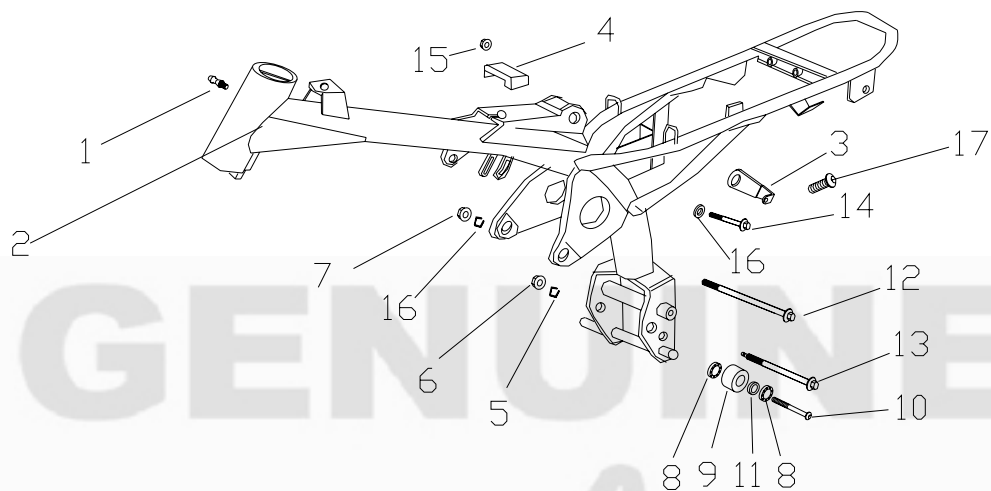

十六、FRAME ASSY

DIA. N	PART NO.	DESCRIPTION	Q' TY
S16-01	01A000500	Grease Nipple	1
S16-02	01A000000	Frame Steel	1
S16-03	01A000800	Cheek Spelling Bracket	1
S16-04	01Q000500	Tank Rubber	1
S16-05	GB/97. 1- ϕ 8-LB	Washer	1
S16-06	GB/6187-M8-G	Flange Nut	1
S16-07	GB/6187-M10*1. 5-G	Flange Nut	1
S16-08	01C000301	Bearing,ROLLER Chain	2
S16-09	01C000300	ROLLER Chain	1
S16-10	GB/70-08040-N	BOIt,Hex-Head M6*40	1
S16-11	01R000500	Inner Spacer,ROLLER Chain	1
S16-12	GB/5787-10115-G	Flange Nut	1
S16-13	01R002200	Flange NutM8*110	1
S16-14	GB/70-10045-LB	BOIt,Hex-Head	1
S16-15	GB/6187-M10-LB	Flange Nut	1
S16-16	GB/97. 1- ϕ 10-LB	Washer	1
S16-17	01R001300	BOIt,Hex-Head M6*10	1