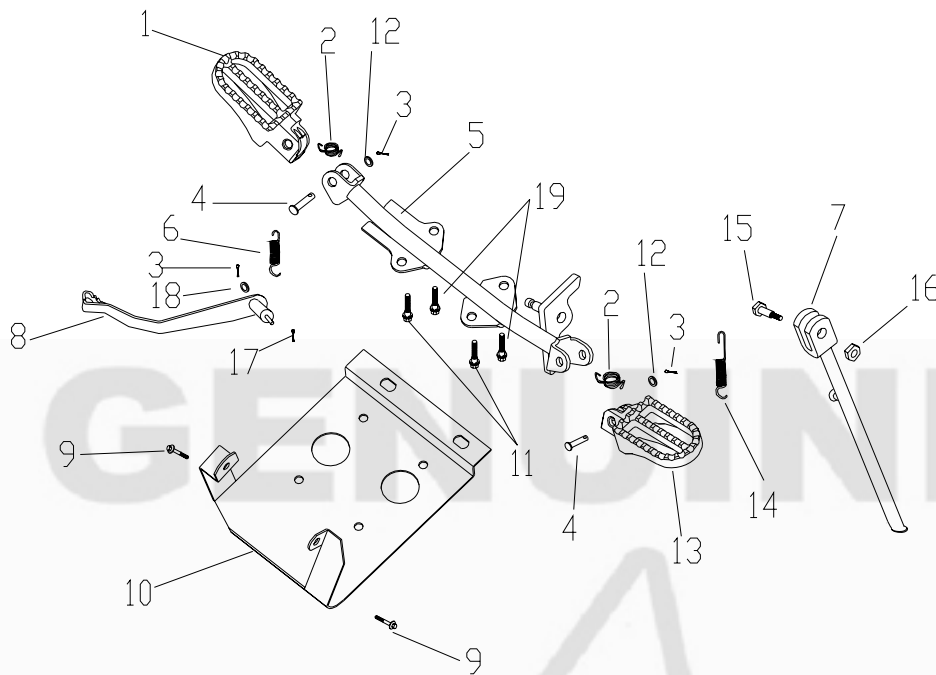

THUMP

十、R. BRAKE ASSY

DIA. N	PART NO.	DESCRIPTION	Q' TY
S10-01	011000100	R.Brake Assy	1
S10-02	GB/70-06030-N	Bolt, Hex-Head M6*30	2
S10-03	GB/70-08025-N	Bolt, Hex-Head mM8*25	2
S10-04	011000107	Oil Cup,R.Brake Disc	1
S10-05	011000102	Rear Master Cylinder	1
S10-06	011000103	Rear Caliper	1
S10-07	01H000101	Rear Disc Pads	1
S10-08	011000104	Rear Brake Hose	1
S10-09	011000600	Clip,Rear Brake Hose	1
S10-10	01H000107	Bracket,Rear Caliper	1
S10-11	GB/93- φ 8-N	Washer	2

十一、 F. WHEEL ASSY

DIA. N	PART NO.	DESCRIPTION	Q' TY
S11-01	GB/6187-M12*1. 25-LB	Flange Nut	1
S11-02	01R000206	R.Spacer, F. Wheel Axle	1
S11-03	01F000402	Oil Seal 25*38*7	1
S11-04	01F000103	Bearing, F.Wheel	2
S11-05	01R000208	Spacer,F.Wheel Hub	1
S11-06	01F000203	Outer Tire	1
S11-07	01F000111	Nut,SprOke	28
S11-08	01F000204	F.R Band	1
S11-09	01H000200	F.Brake Disk	1
S11-10	01R001100	BOLt ,HOLder	3
S11-11	01R000200	R. Wheel Axle 12×210	1
S11-12	01F000202	Inner Tube	1
S11-13	01F000121	F.SpOke B	14
S11-14	01F000120	F.SpOke A	14
S11-15	01F000201	F.Wheel Rim	1
S11-16	01F000501	F. Wheel Rim Assy.	1
S11-17	01G000106	Spacer,F.Wheel Hub	1
S11-18	01F000401	Oil Seal 25*32*6	1
S11-19	01R000207	Spacer, L.Wheel Axle	1
S11-20	GB/819-04016-C	BOLt,CrOss	4
S11-21	01F000500	F. Wheel Assy	1
S11-22	01F000108	Dust-PrOtecting Cap	1

THUMP®

十三、SKIP PLATE,ENGINE/FOOTREST BRACKET

DIA. N	PART NO.	DESCRIPTION	Q' TY
S13-01	01A000102	Right FOOTrest	1
S13-02	01A000103	Spring, FOOTrest	2
S13-03	01R000901	COTter Pin	3
S13-04	01R000900	Clevis Pin	2
S13-05	01A000100	FOOtrest Bracket	1
S13-06	01A000301	Spring, Brake Pedal	1
S13-07	01A000200	Side Stand	1
S13-08	01A000300	Brake Pedal	1
S13-09	GB/5787-06016-L	Flange Nut	2
S13-10	01A000600	Skip Plate, Engine	1
S13-11	GB/9074. 17-08025-LB	BOIt M8*25	2
S13-12	GB/97. 1- ϕ 10-LB	Washer	2
S13-13	01A000101	Left FOOTrest	1
S13-14	01A000201	Spring, Side Stand	1
S13-15	01A000202	BOIt, Side Stand	1
S13-16	GB/6170-M10*1. 5-LB	Nut	1
S13-17	01R003600	COTter Pin2*16	1
S13-18	GB/97. 1- ϕ 14-LB	Washer	1