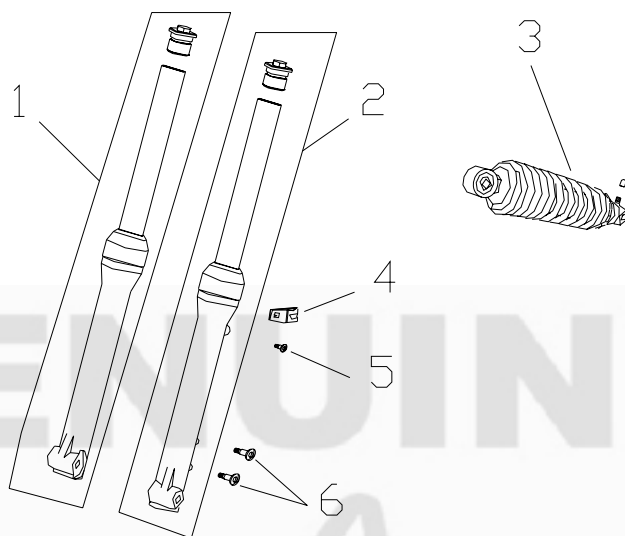

十二、F/R. SHOCK ABSORBER ASSY

DIA. N	PART NO.	DESCRIPTION	Q' TY
S12-01	01B000200	F.R. Shock Absorber	1
S12-02	01B000100	F.L. Shock Absorber	1
S12-03	01D000000	R. Shock Absorber Assy.	1
S12-04	01H000400	Lower Clamp, Front Brake	1
S12-05	01R001300	Bolt, Hex-Head (M6*10)	1
S12-06	GB/70-08025-N	Bolt, Hex-Head	2

THUMP®