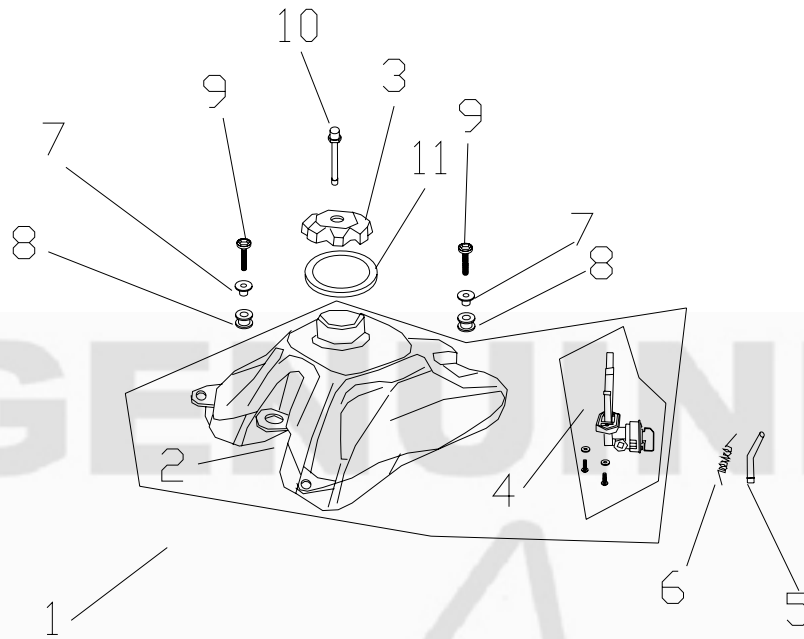

二、 FUEL TANK ASSY

DIA. N	PART NO.	DESCRIPTION	Q' TY
S02-01	01J000000	Fuel Tank Assy	1
S02-02	01J000100	Fuel tank	1
S02-03	01J000400	Cap, Fuel Tank	1
S02-04	01J000300	Cock ,Fuel Tank	1
S02-05	01Q000300	Fuel Hose&Clips	1
S02-06	01Q000301	Spring, Fuel Hose	1
S02-07	01R000700	Bush, Fuel Tank	2
S02-08	01Q000400	Gromment	2
S02-09	01R001700	Bolt ,Hex- Head(M8*25)	2
S02-10	01J000402	Breather tube, Fuel Tank Cap	1
S02-11	01J000401	Seal Washer, Fuel Tank Cap	1